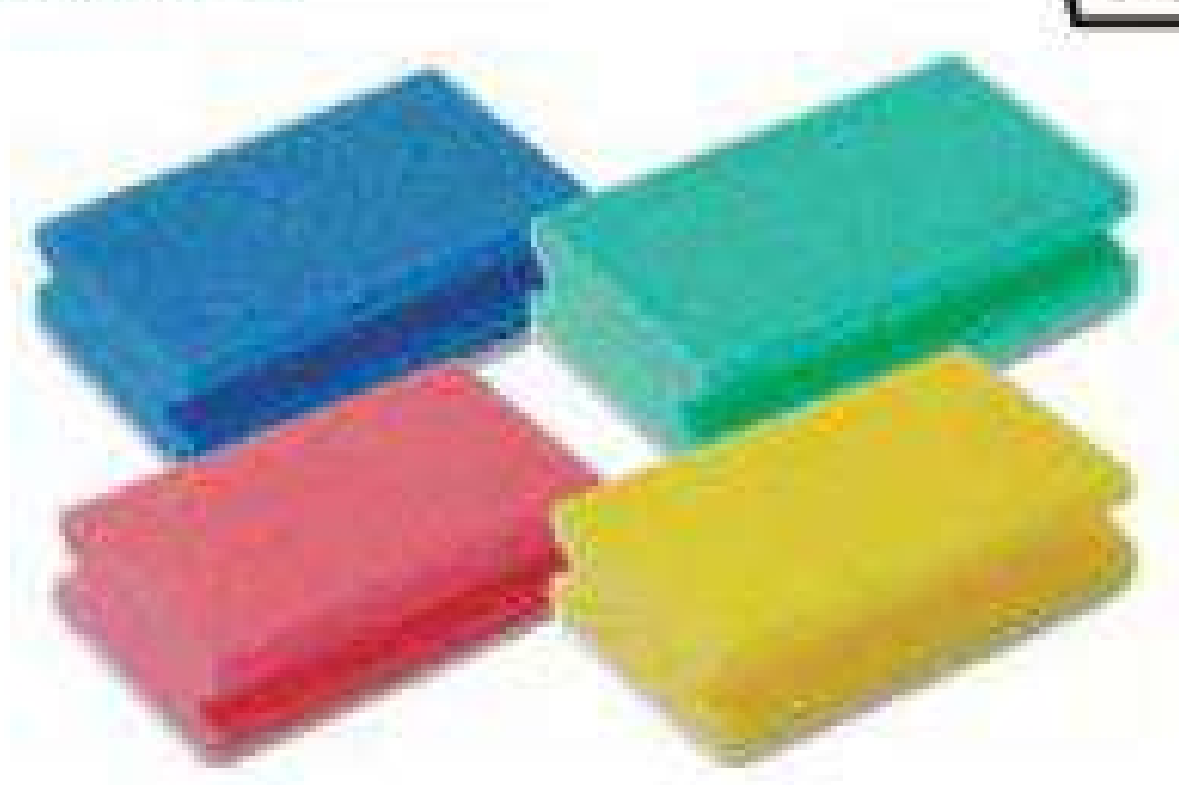

**SPONGE SCOURER
NON-SCRATCH**

Non-scratch sponge scourer with easy grip. Ideal for every delicate surfaces (bath, toilet, tiles).

CODE: (pack of 8)

● **SPSCNSB**

● **SPSCNSR**

● **SPSCNSY**

● **SPSCNSG**