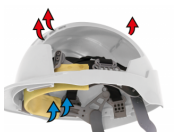

FEATURES

Supreme Comfort

A 6-point textile cradle harness system & Chamlon™ cotton sweatband offer unrivalled comfort.

Firmest Fit Available

The deep nape strap enables the firmest retention of any helmet, keeping it firmly rooted on the head. Available with either the Revolution® wheel ratchet or the OneTouch™ slip ratchet.

Accessories

A universal attachment slot enables firm fitting of a range of Surefit™ safety visors, and ear defenders. EVOSpec® Integrated eyewear is also available.

Ventilation Option

Side and rear ventilation for optimum air movement inside the shell, reducing helmet temperatures by an average 2-3 degrees.